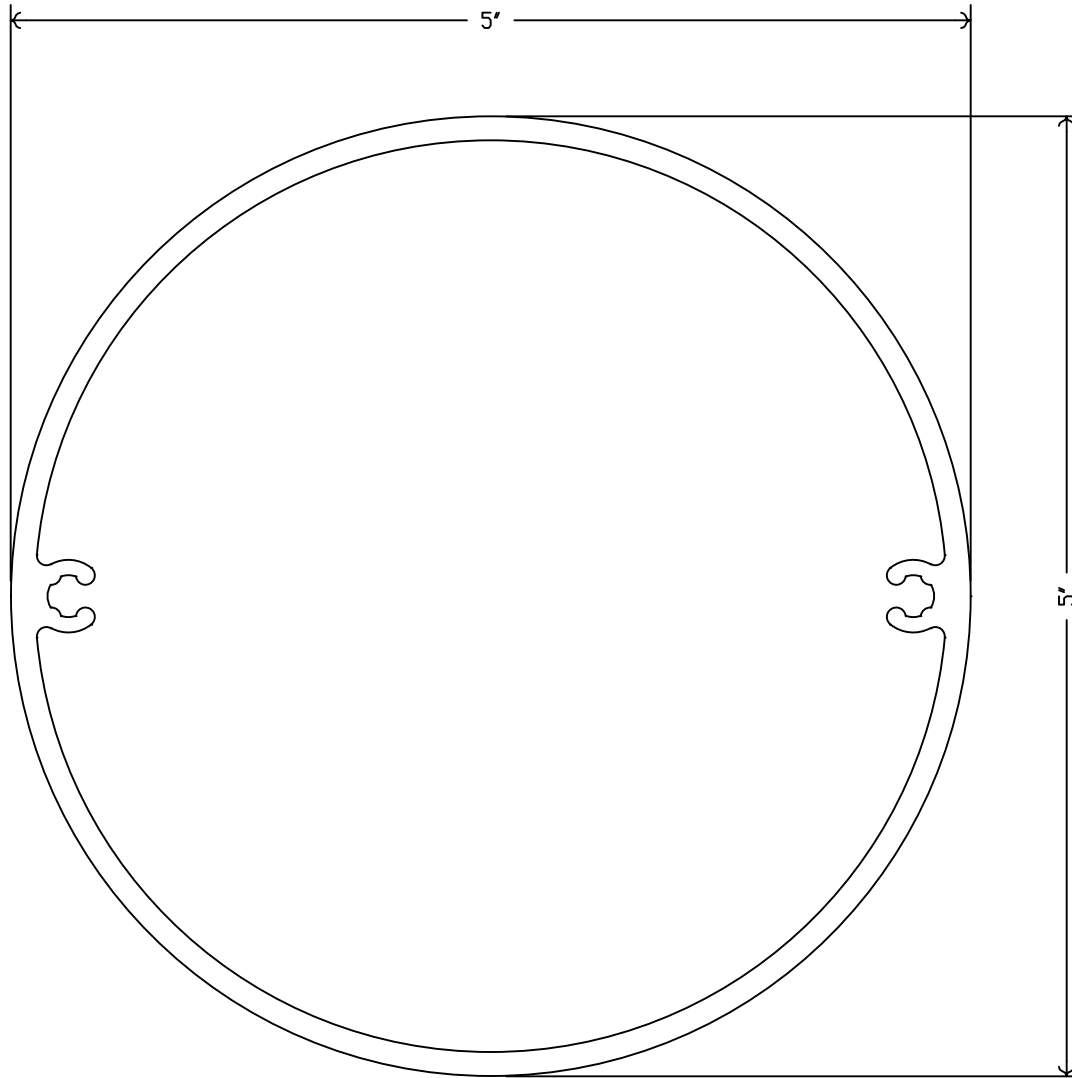

Industrial
Louvers, Inc.

Date: 6/8/2026

Part ID: TUBE1470
Description: RND 5IN X 0.125

Scale: 1: 1.0
Thickness: 0.125"