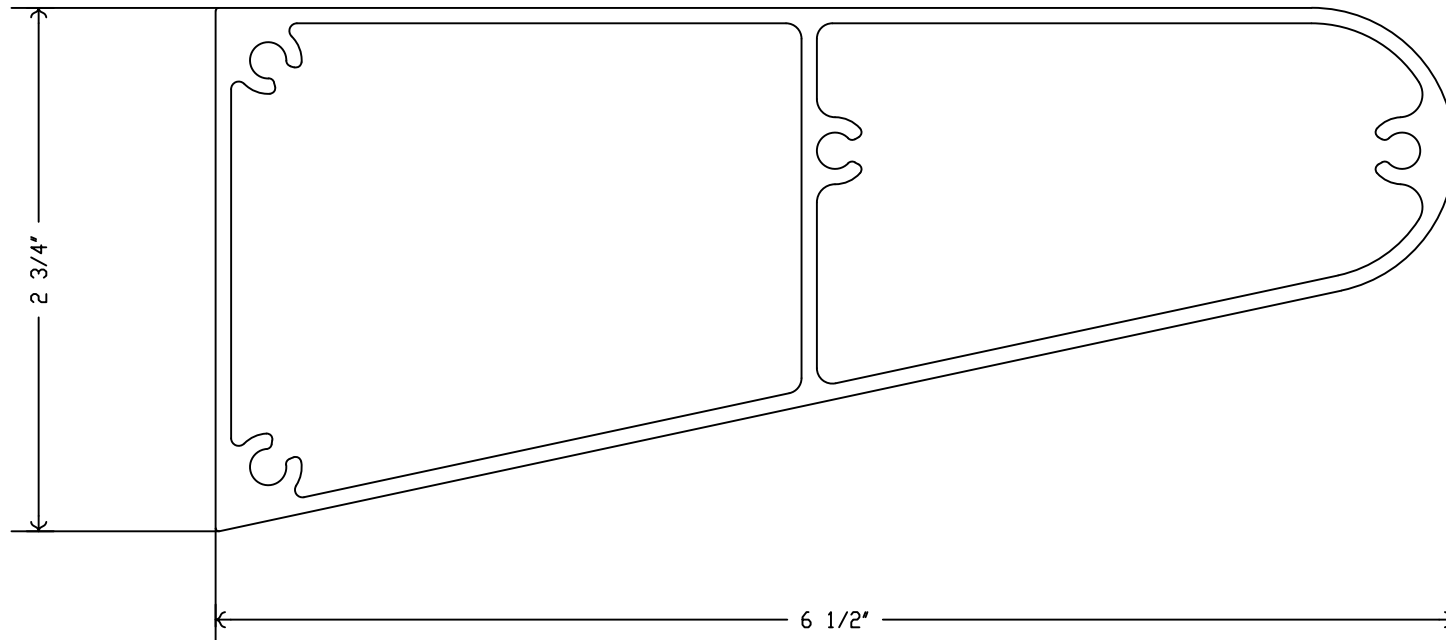

Industrial
Louvers, Inc.

Date: 1/9/2017

Part ID: FSA1660

Description: FASCIA TAPERED 6.5IN 081 MF

Scale: 1:1.0

Thickness: 0.125