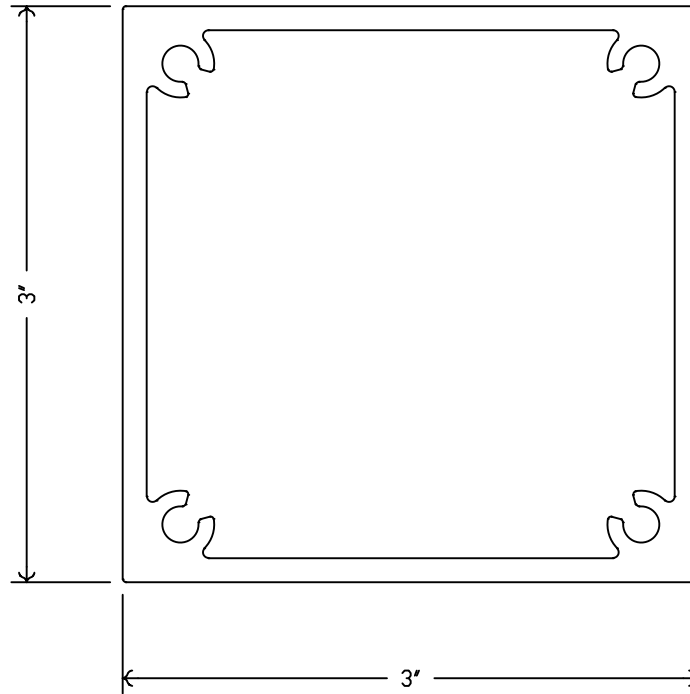

Industrial
Louvers, Inc.

Date: 2/20/2018

Part ID: TUBE1390

Description: 3" X 3" TUBE

Scale: 1: 1.0

Thickness: 0.125"