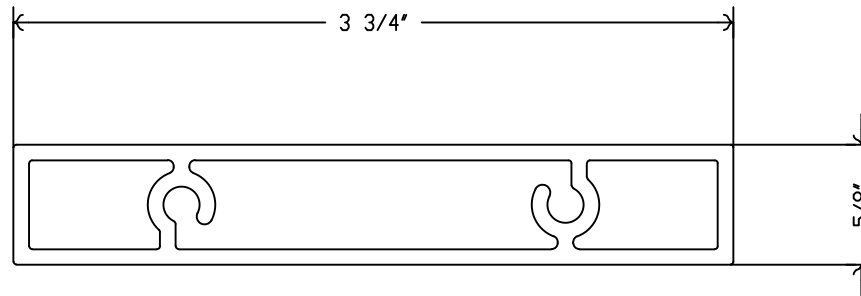

Industrial
Louvers, Inc.

Date: 7/7/2016

Part ID: TUBE1093

Description: 5/8" X 3 3/4" TUBE

Scale: 1: 1.0

Thickness: 0.081