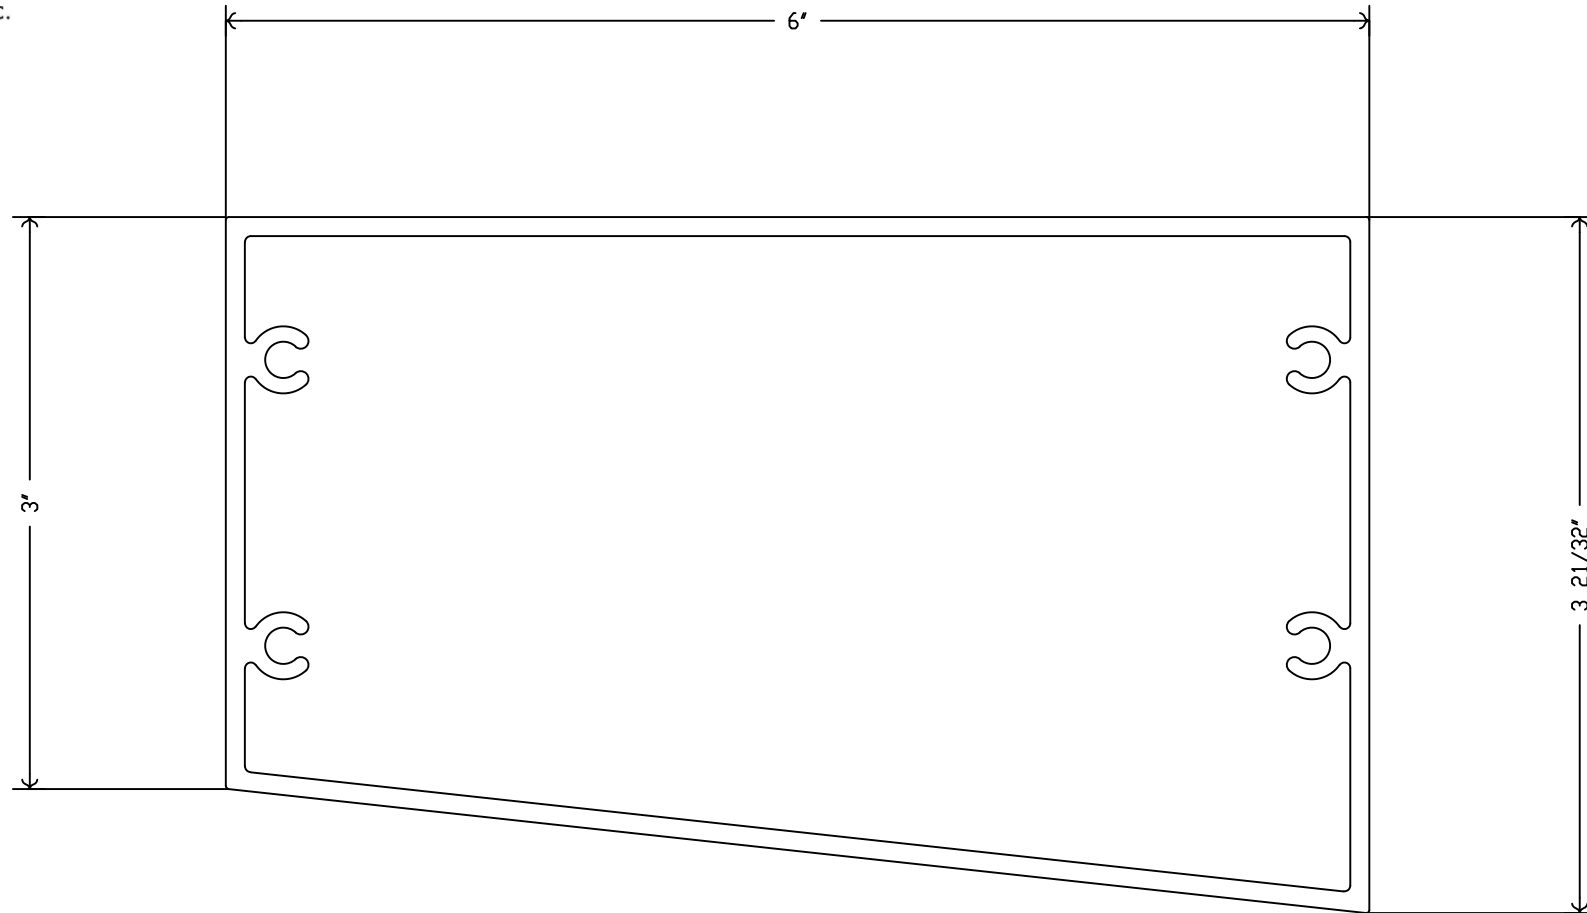

Industrial
Louvers, Inc.

Date: 7/7/2016

Part ID: FSA1635

Description: 6" TRAPEZOID FASCIA

Scale: 1:1.0

Thickness: 0.1