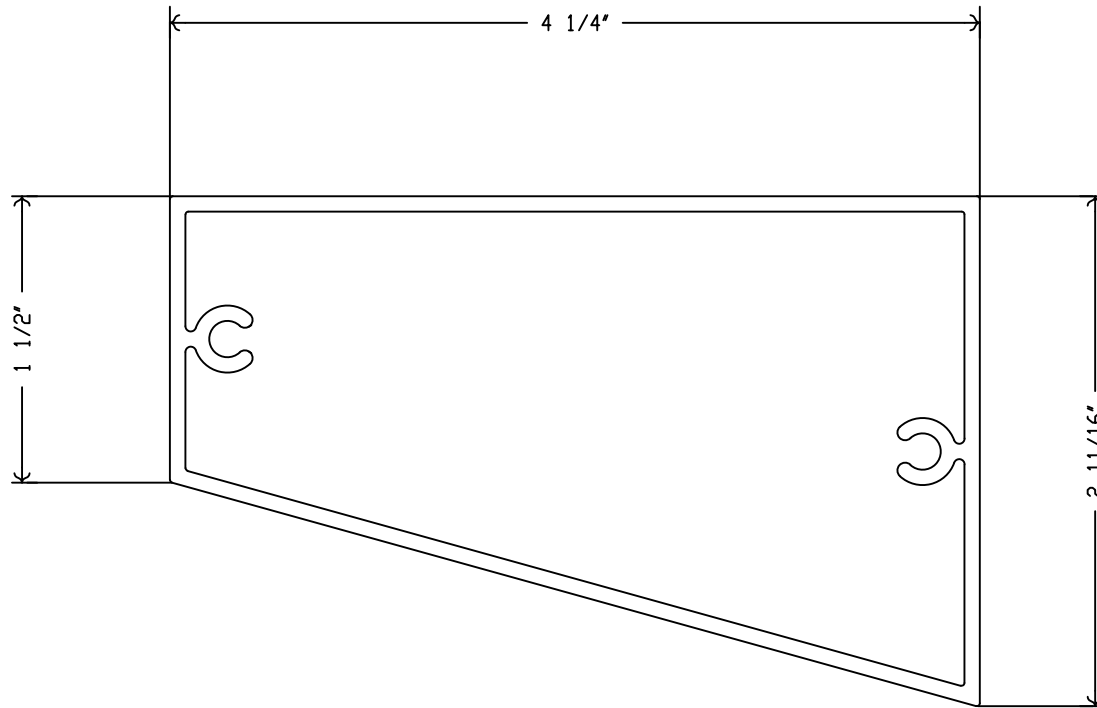

Industrial
Louvers, Inc.

Date: 7/6/2016

Part ID: FSA1425

Description: 4.25" TRAPEZOID FASCIA

Scale: 1:1.0

Thickness: 0.081