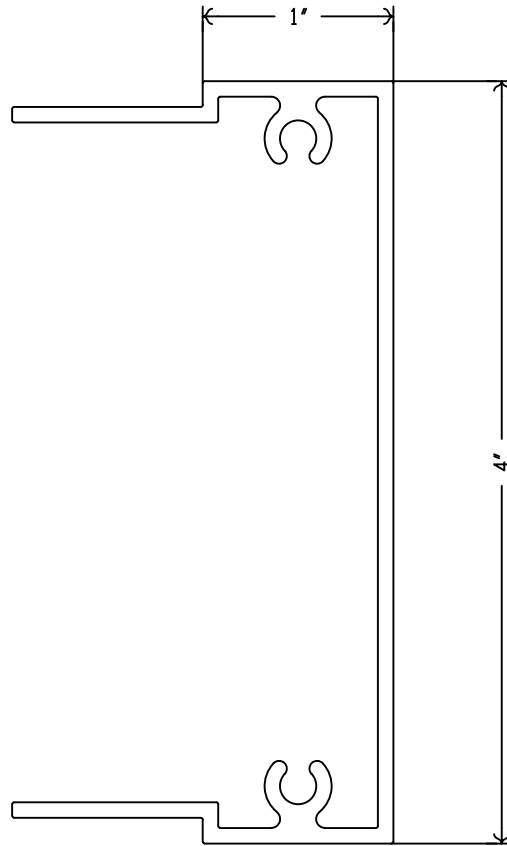

Industrial
Louvers, Inc.

Date: 7/7/2016

Part ID: FSA1405

Description: 4 X 1 MALE FASCIA MF

Scale: 1:1.0

Thickness: 0.081