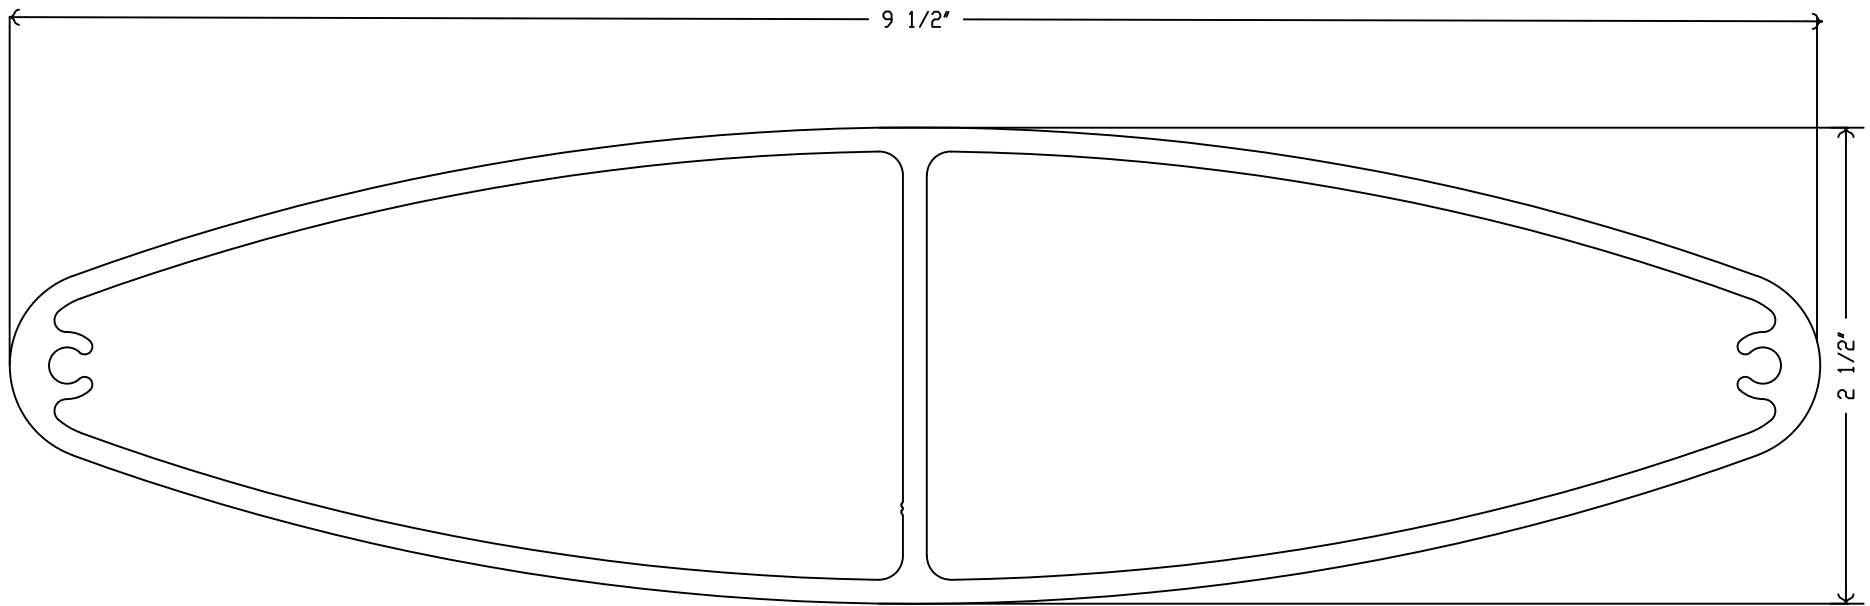

Industrial  
Louvers, Inc.

Date: 7/7/2016

Part ID: BLD1495

Description: 9 1/2" AIRFOIL BLADE

Scale: 1:1.0

Thickness: 0.125