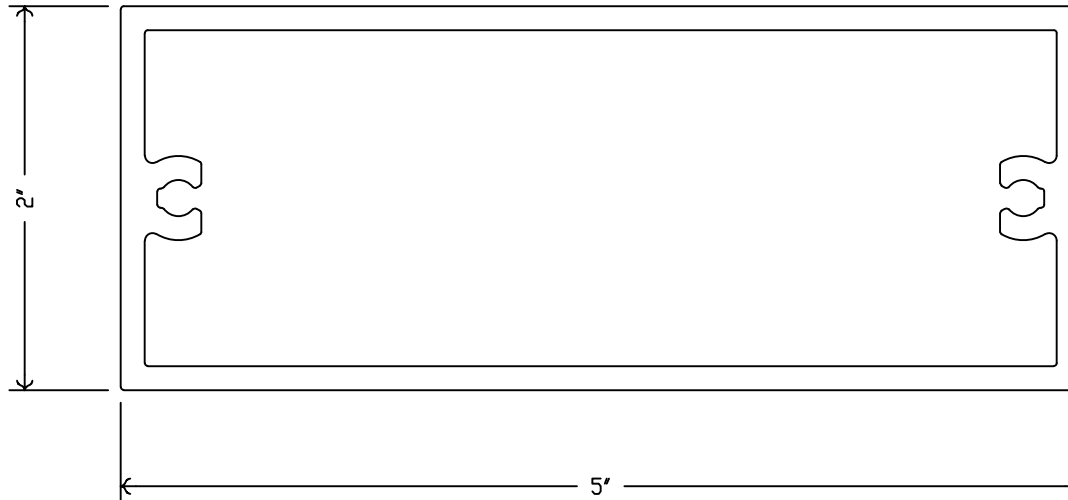

Industrial
Louvers, Inc.

Date: 2/20/2018

Part ID: TUBE1430

Description: 2" X 5" TUBE

Scale: 1: 1.0

Thickness: 0.125"