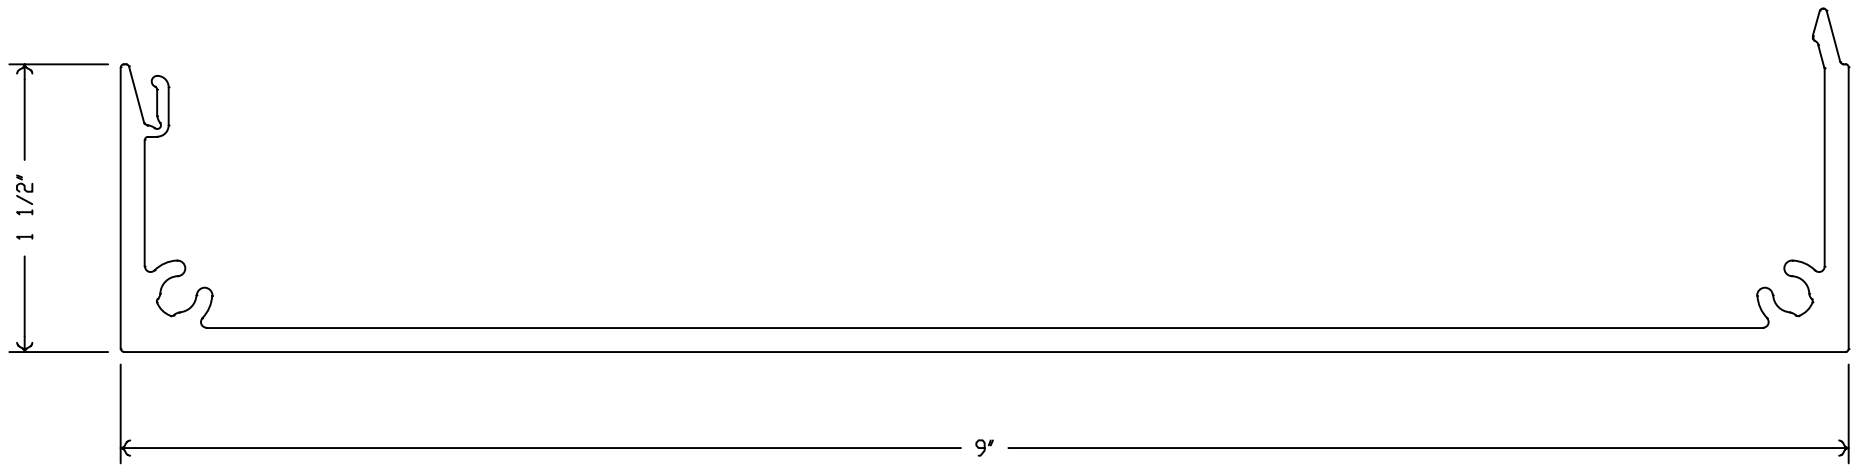

Industrial
Louvers, Inc.

Date: 2/20/2018

Part ID: TUBE1350

Description: 3" X 9" SPLIT TUBE

Scale: 1: 1.0

Thickness: 0.125"