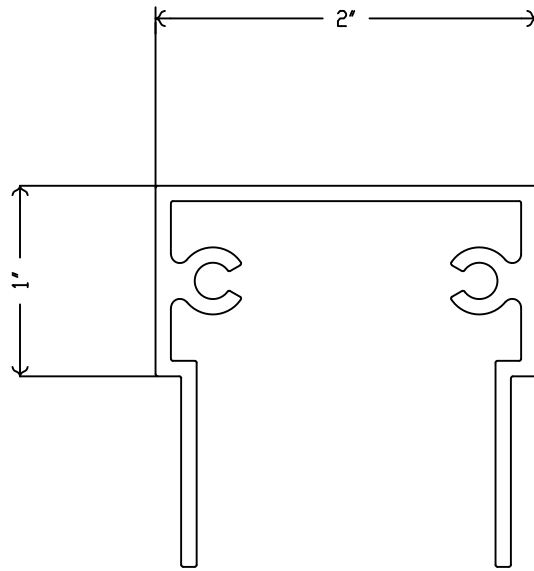

Industrial
Louvers, Inc.

Date: 7/12/2016

Part ID: FSA1205

Description: 2 X 1 MALE FASCIA MF

Scale: 1:1.0

Thickness: 0.081