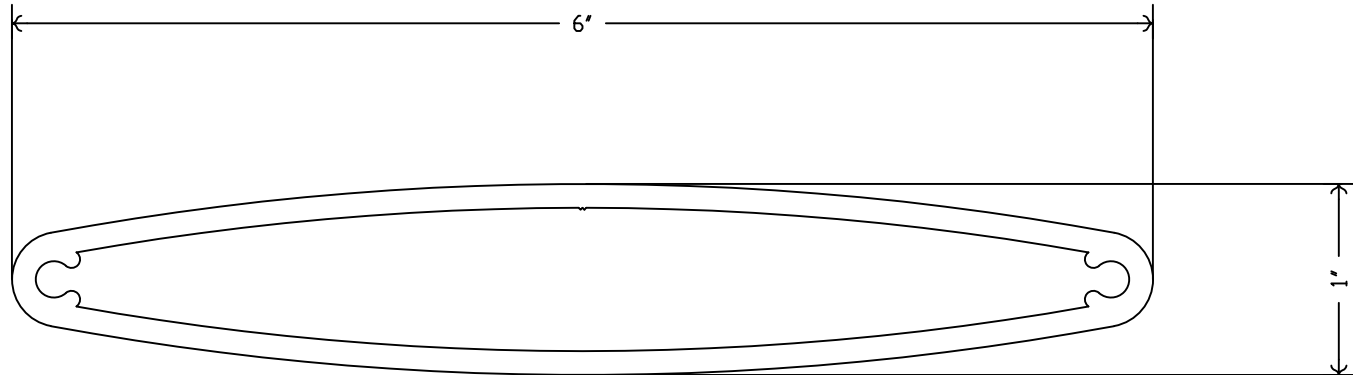

Industrial  
Louvers, Inc.

Date: 7/7/2016

Part ID: BLD1500

Description: 6" AIRFOIL BLADE

Scale: 1:1.0

Thickness: 0.125